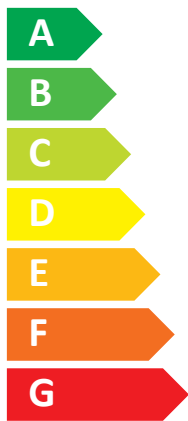

ENERG

енергия · ενεργεια

ARISTON

3300927
NIMBUS COMPACT 50 S NET

A⁺⁺

A

Two sound power level icons: a speaker inside a house icon and a house icon with a speaker. Below the first icon is the value **39 dB**. Below the second icon is the value **58 dB**.

A legend for energy consumption levels, showing three colored squares with corresponding values: a dark blue square for **09 kW**, a medium blue square for **06 kW**, and a light blue square for **03 kW**.

A

Two icons showing sound power levels: a speaker icon with a house inside and a house icon with a speaker inside.

39 dB

60 dB

Legend for power consumption levels, shown as colored squares:

- Dark blue square: 11 kW
- Medium blue square: **08 kW**
- Light blue square: 04 kW

A legend for energy consumption levels, showing three colored squares with corresponding values: a dark blue square for 07 kW, a medium blue square for 05 kW, and a light blue square for 02 kW.