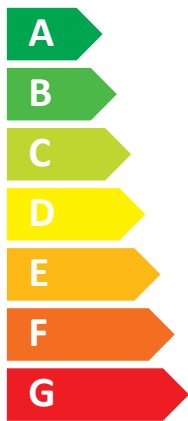

A legend for energy consumption levels, showing three colored squares with corresponding values: a dark blue square for **09 kW**, a medium blue square for **06 kW**, and a light blue square for **03 kW**.

ENERG

енергия · ενεργεια

ARISTON

3300928
NIMBUS COMPACT NET 70 S

A⁺⁺

A

Two icons showing sound power levels: a speaker icon with a house inside and a house icon with a speaker inside.

39 dB

A

Two icons showing sound power levels: a speaker icon with a house inside and a house icon with a speaker inside.

39 dB

60 dB

Legend for power consumption levels, shown as colored squares:

- Dark blue square: 11 kW
- Medium blue square: **08 kW**
- Light blue square: 04 kW

A legend for energy consumption levels, showing three colored squares with corresponding values: a dark blue square for 07 kW, a medium blue square for 05 kW, and a light blue square for 02 kW.