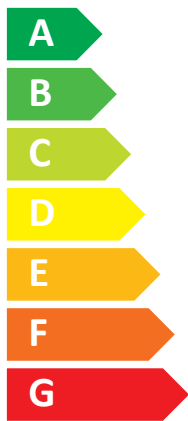

A legend for energy consumption levels, showing three colored squares with corresponding values: a dark blue square for **09 kW**, a medium blue square for **06 kW**, and a light blue square for **03 kW**.

60 dB

Legend for power consumption levels:

- Dark blue square: 11 kW
- Medium blue square: **08 kW**
- Light blue square: 04 kW

ENERG

енергия · ενεργεια

ARISTON

3300929
NIMBUS COMPACT 70 S T NET

A⁺⁺

A

Two icons showing sound power levels: a speaker icon with a house inside and a house icon with a speaker inside.

39 dB

60 dB

Legend for power consumption levels, shown as colored squares:

- Dark blue square: 11 kW
- Medium blue square: **08 kW**
- Light blue square: 04 kW

A legend for energy consumption levels, showing three colored squares with corresponding values: a dark blue square for 07 kW, a medium blue square for 05 kW, and a light blue square for 02 kW.