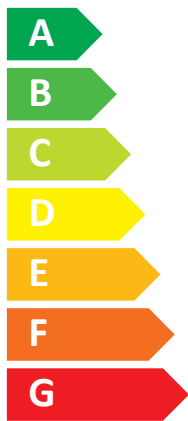

A legend for energy consumption levels, showing three colored squares with corresponding values: a dark blue square for **09 kW**, a medium blue square for **06 kW**, and a light blue square for **03 kW**.

A

Two icons showing sound power levels: a speaker icon with a house inside and a house icon with a speaker inside.

39 dB

60 dB

Legend for power consumption levels, shown as colored squares:

- Dark blue square: 11 kW
- Medium blue square: **08 kW**
- Light blue square: 04 kW

ENERG

енергия · ενεργεια

ARISTON

3300926
NIMBUS COMPACT 40 S NET

A⁺⁺

A

Two icons showing sound power levels: a speaker icon with a house inside and a house icon with a speaker inside. Below the first icon is the value 39 dB, and below the second is 56 dB.

A legend for energy consumption levels, showing three colored squares with corresponding values: a dark blue square for 07 kW, a medium blue square for 05 kW, and a light blue square for 02 kW.