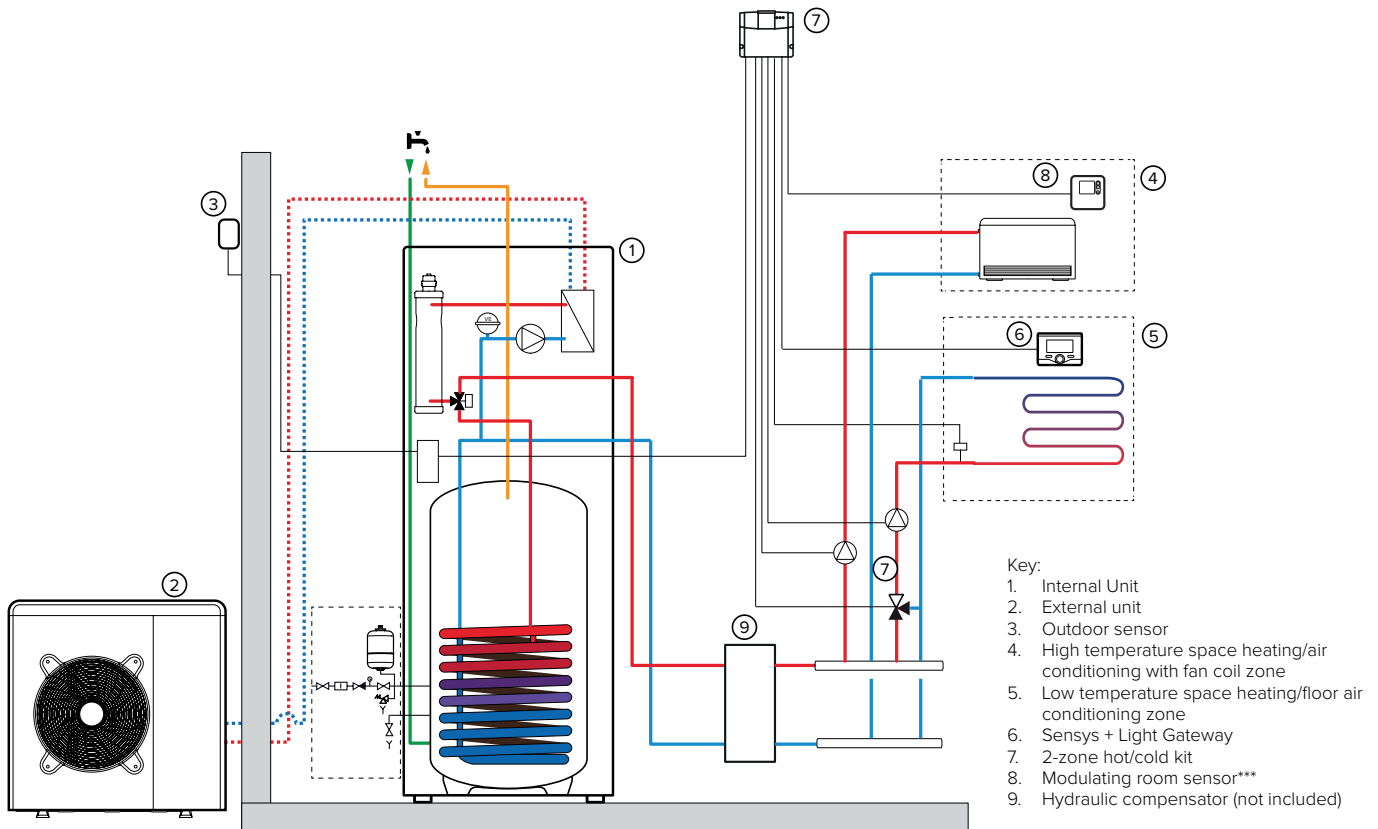

NIMBUS COMPACT S

NIMBUS COMPACT S + 2-ZONE HOT/COLD KIT

*** to manage the second zone via ARISTON NET, an additional Sensys must be installed instead of the modulating room sensor.