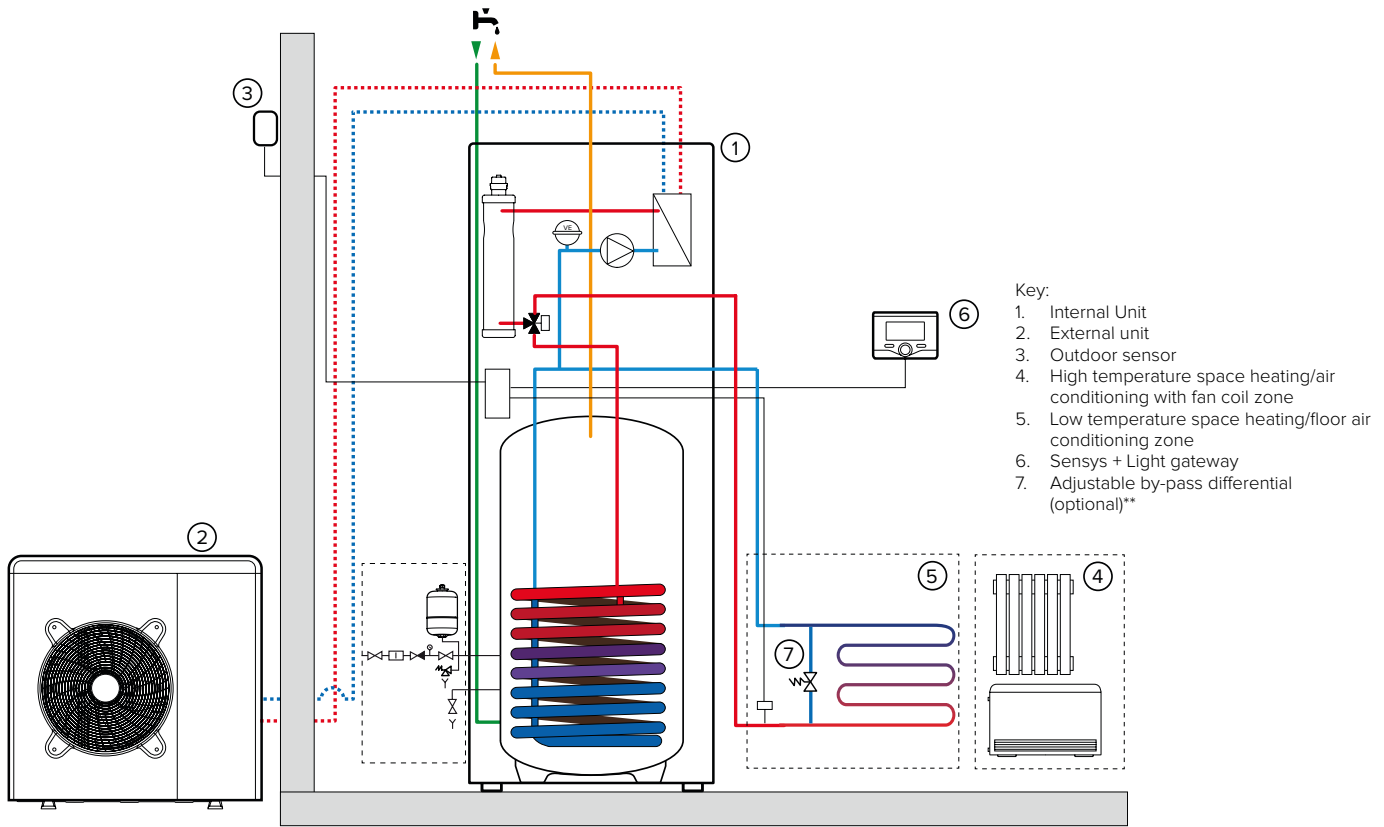

NIMBUS COMPACT S

NIMBUS COMPACT S + 2-ZONE HOT/COLD KIT

*** to manage the second zone via ARISTON NET, an additional Sensys must be installed instead of the modulating room sensor.