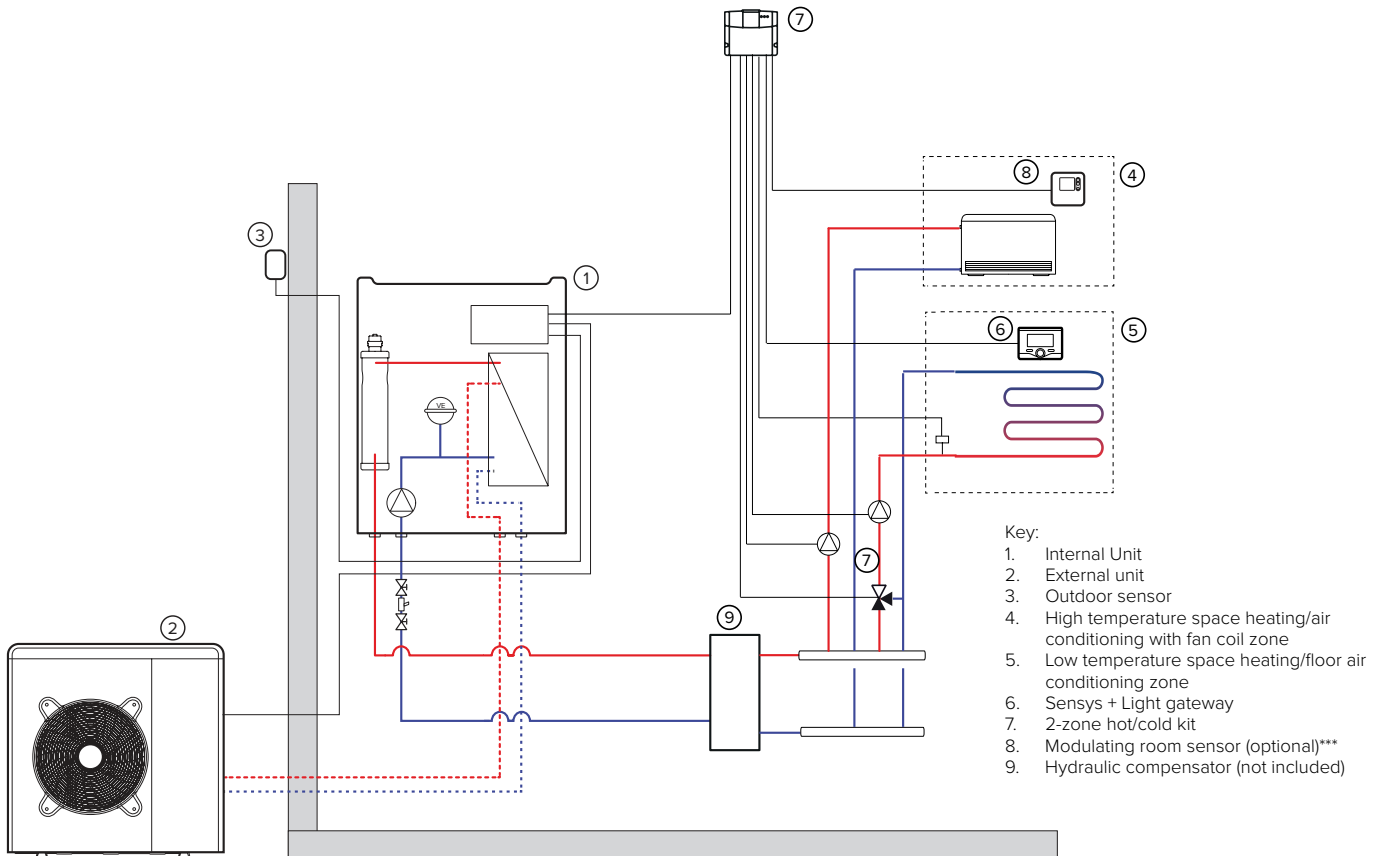

## NIMBUS PLUS S NET + 2 ZONE HOT/COLD MANAGER KIT

\*\*\* to manage the second zone via ARISTON NET, an additional Senssys must be installed instead of the modulating room sensor.