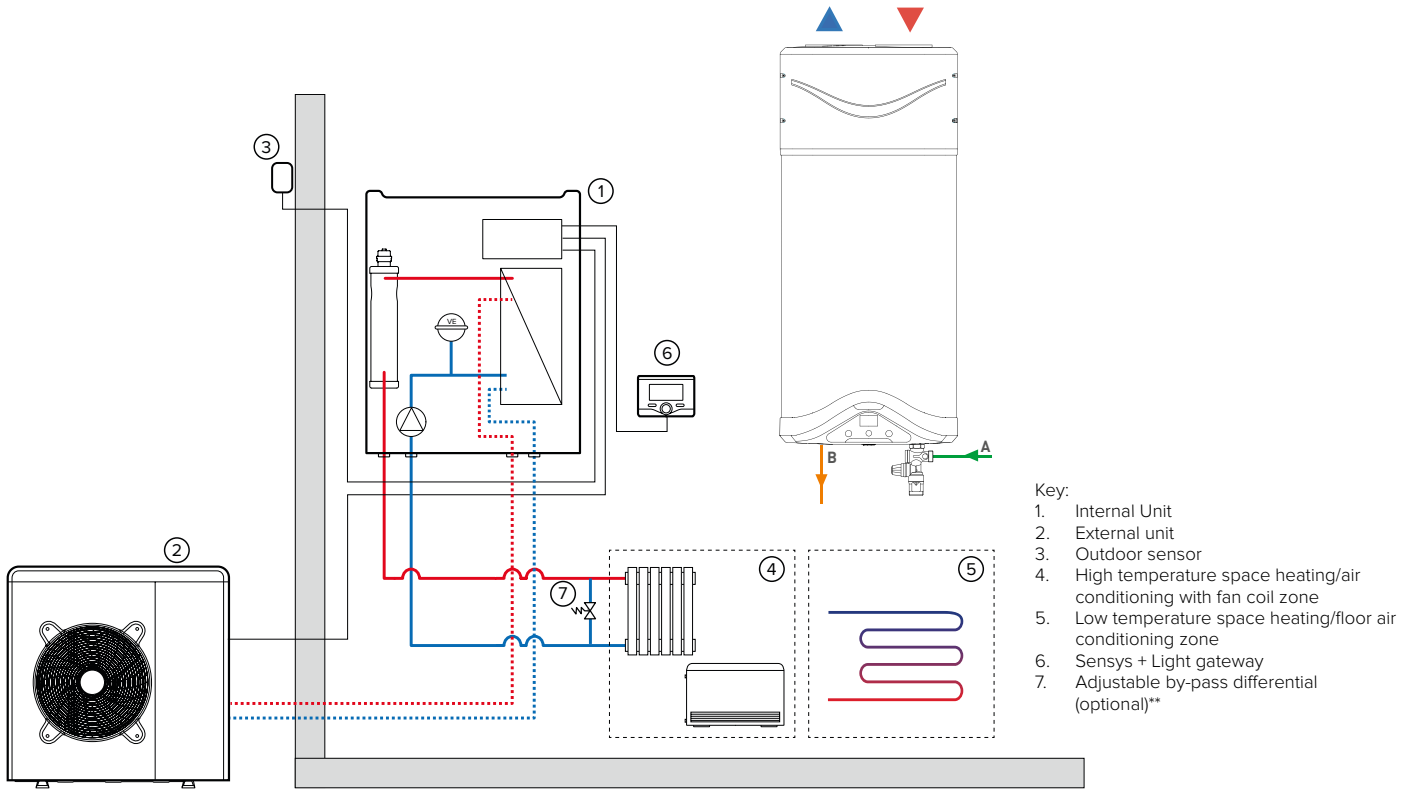

## NIMBUS PLUS S NET + 2 ZONE HOT/COLD MANAGER KIT

\*\*\* to manage the second zone via ARISTON NET, an additional Senssys must be installed instead of the modulating room sensor.