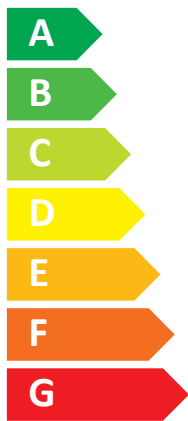

ENERG

енергия · ενεργεια

ARISTON

3300923
NIMBUS FLEX 110 S T NET

A⁺⁺

A

48 dB

62 dB

- 17 kW
- **12 kW**
- 07 kW