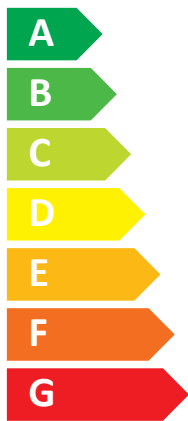

A

Two icons showing sound power levels: a speaker icon with a house inside and a house icon with a speaker inside. Below the first icon is the value 39 dB, and below the second is 56 dB.