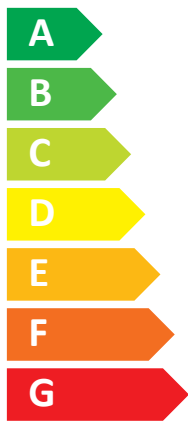

A legend for power consumption levels, showing three colored squares with corresponding values: dark blue for 11 kW, medium blue for 08 kW, and light blue for 04 kW.

# ENERG

енергия · ενεργεια

**ARISTON**

3300924  
NIMBUS FLEX 90 S T - 300 NET

**A<sup>++</sup>**

**A**

Two icons showing sound power levels: a speaker icon with a house inside and a house icon with a speaker inside. Below the first icon is the text "48 dB" and below the second is "62 dB".

A legend for power consumption with three colored squares: dark blue for "14 kW", medium blue for "09 kW", and light blue for "06 kW".

Legend for power consumption levels on the map of Europe, shown in three shades of blue:

- Dark blue: 17 kW
- Medium blue: 12 kW
- Light blue: 07 kW