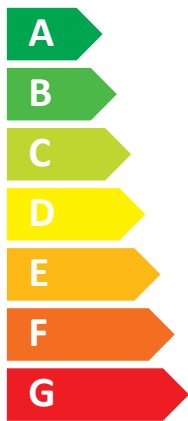

A legend for power consumption levels, showing three colored squares with corresponding values: dark blue for 11 kW, medium blue for 08 kW, and light blue for 04 kW.

# ENERG

енергия · ενεργεια

**ARISTON**

3300921  
NIMBUS FLEX 70 S T NET

**A<sup>++</sup>**

**A**

Two icons showing sound power levels: a speaker icon with a house inside and a house icon with a speaker inside.

Legend for power consumption levels on the map of Europe, shown in three shades of blue:

- Dark blue: 17 kW
- Medium blue: 12 kW
- Light blue: 07 kW