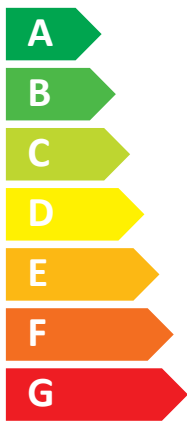

A

Two icons showing sound power levels: a speaker icon with a house inside and a value of 48 dB, and a house icon with a speaker inside and a value of 62 dB.