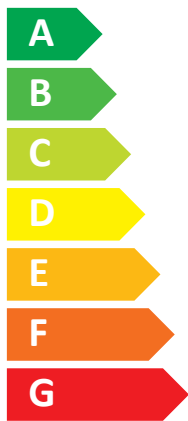

# ENERG

енергия · ενεργεια

ARISTON

3300920  
NIMBUS FLEX 70 S NET

**A<sup>++</sup>**

**A**

Two icons showing sound power levels: a speaker inside a house icon with the value 39 dB, and a speaker outside a house icon with the value 60 dB.

A legend for power consumption levels, showing three colored squares with corresponding values: dark blue for 11 kW, medium blue for 08 kW, and light blue for 04 kW.

A legend for power consumption with three colored squares: dark blue for "14 kW", medium blue for "09 kW", and light blue for "06 kW".

Legend for power consumption levels on the map of Europe, shown in three shades of blue:

- Dark blue: 17 kW
- Medium blue: 12 kW
- Light blue: 07 kW