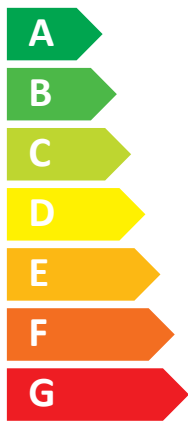

A legend for power consumption levels, showing three colored squares with corresponding values: dark blue for 11 kW, medium blue for 08 kW, and light blue for 04 kW.

Legend for power consumption levels on the map of Europe, shown in three shades of blue:

- Dark blue: 17 kW
- Medium blue: 12 kW
- Light blue: 07 kW

# ENERG

енергия · ενεργεια

ARISTON

3300919  
NIMBUS FLEX 50 S NET

**A<sup>++</sup>**

**A**

Two icons showing sound power levels: a speaker icon with a house inside and a house icon with a speaker inside.

**39 dB**

**58 dB**

Legend for power consumption levels:

- Dark blue square: 09 kW
- Medium blue square: **06 kW**
- Light blue square: 03 kW