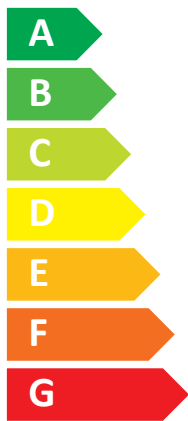

ENERG

енергия · ενεργεια

ARISTON

3300922
NIMBUS FLEX 90 S T NET

A⁺⁺

A

48 dB

62 dB

14 kW

09 kW

06 kW