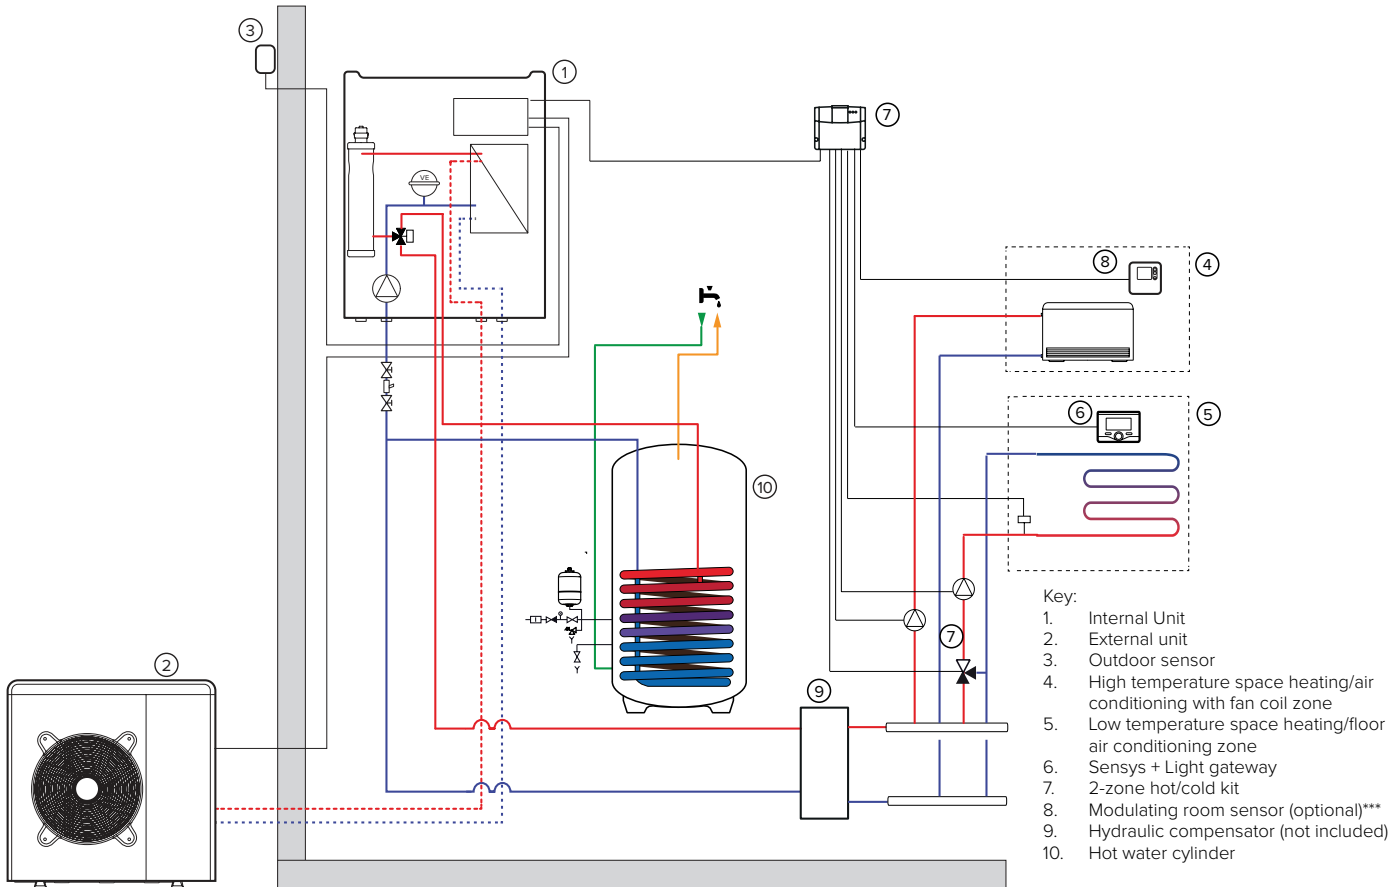

## NIMBUS FLEX S NET

## NIMBUS FLEX S NET + 2 ZONE HOT/COLD CONTROL KIT

\*\*\* to manage the second zone via ARISTON NET, an additional Sensys must be installed instead of the modulating room sensor.