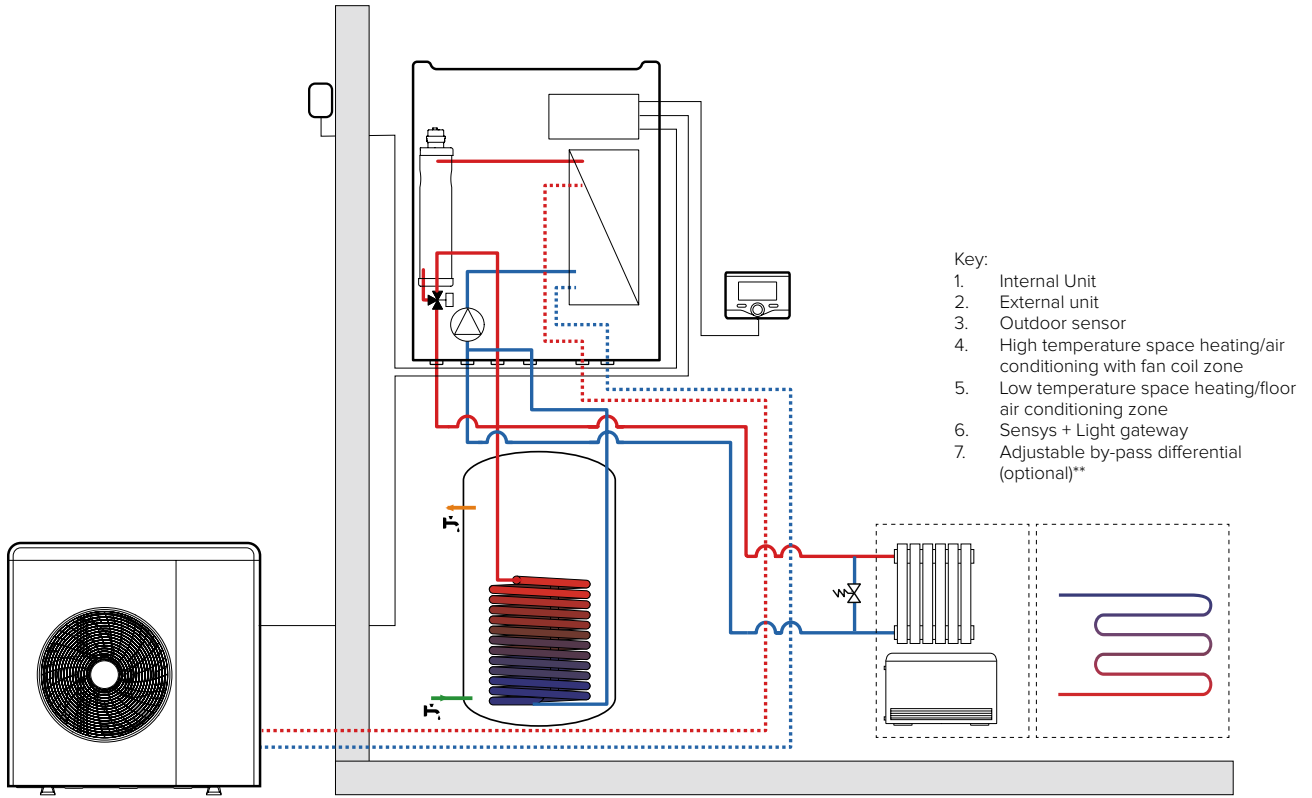

## NIMBUS FLEX S NET

## NIMBUS FLEX S NET + 2 ZONE HOT/COLD CONTROL KIT

\*\*\* to manage the second zone via ARISTON NET, an additional Sensys must be installed instead of the modulating room sensor.